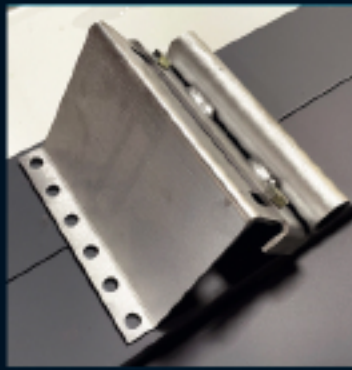

Patent Pending Bulli-Hinge 781% Stronger

You can offer specialty patent pending garage door hardware to upgrade your own specialty door. Offer your clients improved security on a luxury carriage door or heavy duty commercial door.

Ultra strength top and bottom brackets

Our hardware was specifically developed to provide elite protection against multiple threats.

- Roller stems are rated to 781% stronger than the industry standard
- Hole pattern to coincide with industry standard on hinges
- Top brackets specially designed to provide strength and ease of installation
- Bottom brackets built to provide better impenetrability