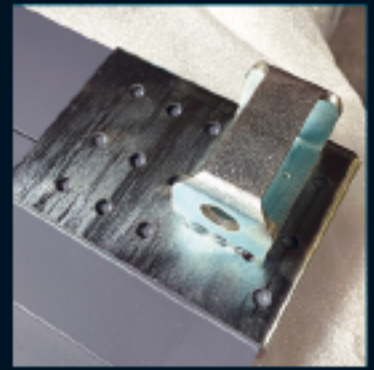

Patent Pending Bulli-Hinge 781% Stronger

You can offer specialty patent pending garage door hardware to upgrade your own specialty door. Offer your clients improved security on a luxury carriage door or heavy duty commercial door.

Ultra strength top and bottom brackets

Our hardware was specifically developed to provide elite protection against multiple threats.

- Roller stems are rated to 781% stronger than the industry standard
- Hole pattern to coincide with industry standard on hinges
- Top brackets specially designed to provide strength and ease of installation
- Bottom brackets built to provide better impenetrability